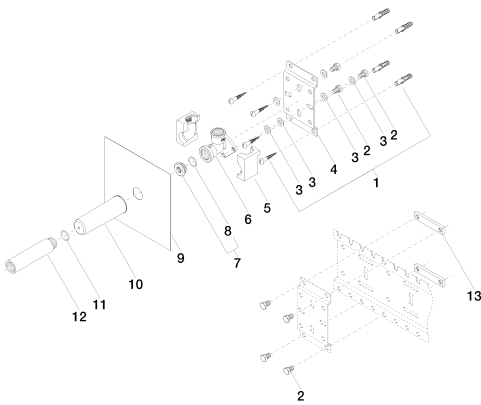

Bathtub - Concealed rough parts  
Concealed wall elbow -  
Article number: 35 085 970-90 0010

- brass, lead free
- female thread 1/2" connection
- 1x outlet 1/2"
- Mud guard
- Water protection
- Sound insulation

**Codes & Standards**

- ASME A112.18.1/CSA B125.1

Discontinued items available to order until 31.12.9999

Bathtub - Concealed rough parts  
Concealed wall elbow -  
Article number: 35 085 970-90 0010

## Dimensional drawing

	min	max
CL.1	90	163
Deque	90	163
Domicil	90	163
Gentle	90	163
IMO	90	163
Lis&e	90	163
MEM	90	163
Symetrics	90	163
Vaia	90	163

All dimensions in mm / inch = mm x 0,0394

Bathtub - Concealed rough parts  
 Concealed wall elbow -  
 Article number: 35 085 970-90 0010

Spare parts list

Number	Item Number	Designation	Number of units
1	04 30 31 024 01 90	fixing set	2
2	09 30 30 152 90	screw	7
3	09 30 11 139 90	disc	6
4	09 17 20 094 90	holder	1
5	09 11 11 036 90	accessories	1
6	09 11 03 042 10 90	connection	1
7	04 31 20 006 00 90	plug	1
8	04 14 03 072 00 90	gasket kit	1
9	09 21 02 102 90	cap	1
10	09 14 10 010 90	seal	1
11	09 24 03 169 10 90	adaptor	1
12	09 17 20 100 90	holder	2