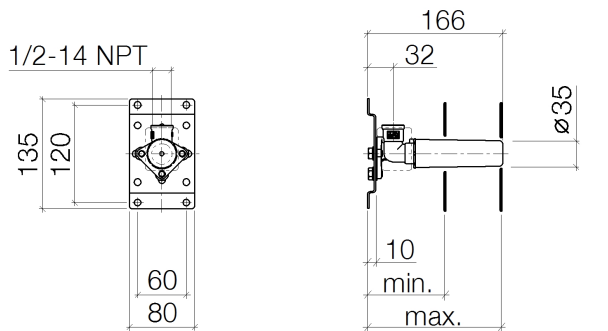

Bathtub - Concealed rough parts  
Concealed wall elbow -  
Article number: 35 085 970-90 0010

- brass, lead free
- female thread 1/2" connection
- 1x outlet 1/2"
- Mud guard
- Water protection
- Sound insulation

**Codes & Standards**

- ASME A112.18.1/CSA B125.1

Discontinued items available to order until 31.12.9999

Bathtub - Concealed rough parts  
Concealed wall elbow -  
Article number: 35 085 970-90 0010

## Dimensional drawing

	min	max
CL.1	90	163
Deque	90	163
Domicil	90	163
Gentle	90	163
IMO	90	163
Lis&e	90	163
MEM	90	163
Symetrics	90	163
Vaia	90	163

All dimensions in mm / inch = mm x 0,0394

Bathtub - Concealed rough parts  
 Concealed wall elbow -  
 Article number: 35 085 970-90 0010

Spare parts list

Number	Item Number	Designation	Number of units
1	04 30 31 024 01 90	fixing set	2
2	09 30 30 152 90	screw	7
3	09 30 11 139 90	disc	6
4	09 17 20 094 90	holder	1
5	09 11 11 036 90	accessories	1
6	09 11 03 042 10 90	connection	1
7	04 31 20 006 00 90	plug	1
8	04 14 03 072 00 90	gasket kit	1
9	09 21 02 102 90	cap	1
10	09 14 10 010 90	seal	1
11	09 24 03 169 10 90	adaptor	1
12	09 17 20 100 90	holder	2